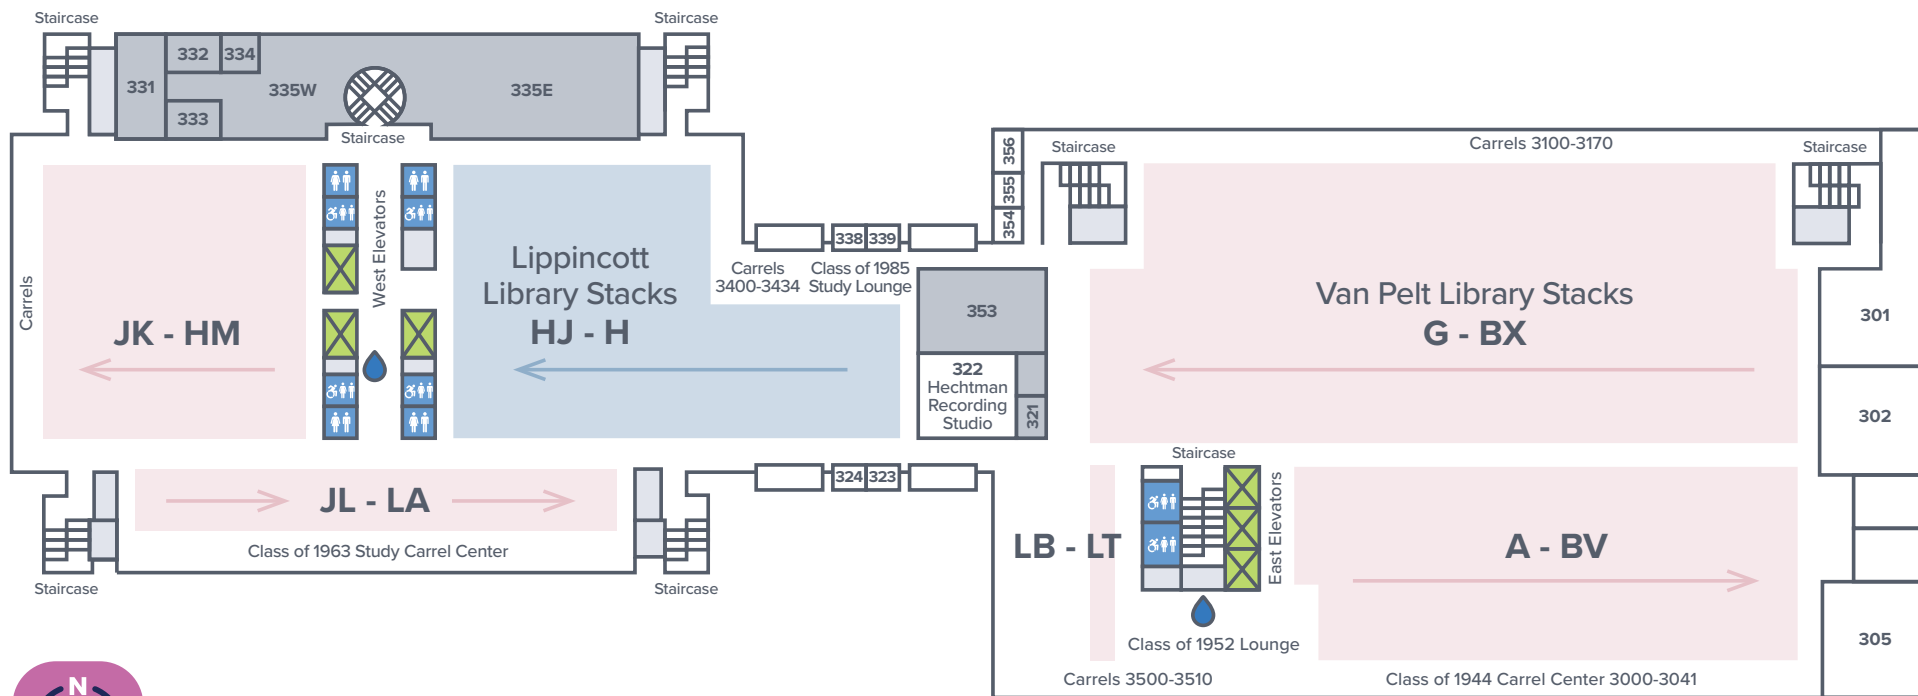

Van Pelt-Dietrich Library Center

3420 Walnut Street, Philadelphia, PA 19104

Second Floor

Key

	Elevators		Staff Area
	Restrooms		Water Fountains

223	Meyerson Conference Center	248	Class of 1955 Consultation Room
241	Class of 1955 Conference Room	251	Vitale Group Study
242	Lippincott Library Seminar Room	252	Class of 1941 Group Study Room
244	Yablon Financial Resources Lab	254	Class of 1953 Group Study Suite
247	Glossberg Seminar Room	255	Class of 1953 Group Study Suite

Van Pelt-Dietrich Library Center

3420 Walnut Street, Philadelphia, PA 19104

Third Floor

Key

Elevators

Staff Area

Restrooms

Water Fountains

301 Class of 1974 Classics Resource Room

302 Class of 1954 Teaching Seminar Room

305 Class of 1979 Africana Resource Room

322 Hechtman Recording Room

Van Pelt-Dietrich Library Center

3420 Walnut Street, Philadelphia, PA 19104

Fourth Floor

Key

Elevators

Staff Area

Restrooms

Water Fountains

401	Weigle JANES Resource Room	424.2	Glossberg Recording Room
402	Weigle Teaching Seminar Room	424.3	Small Group Film Viewing Rooms
403	Weigle Group Study Suite	424.4	Small Group Film Viewing Rooms
404	Weigle Group Study Suite	424.5	Small Group Film Viewing Rooms
405	Weigle Medieval Studies Resource Room	424.6	Recording Room
408	Class of 2003 Parents Group Study Room	424.7	Small Group Film Viewing Rooms
409	Class of 1973 Group Study Room	425	Film Studies Classroom
424	Eugene Ormandy Music and Media Center Class of 1958 Audio Lab	452	Marian Anderson Music Study Center
		452.1	Bodek Seminar Room