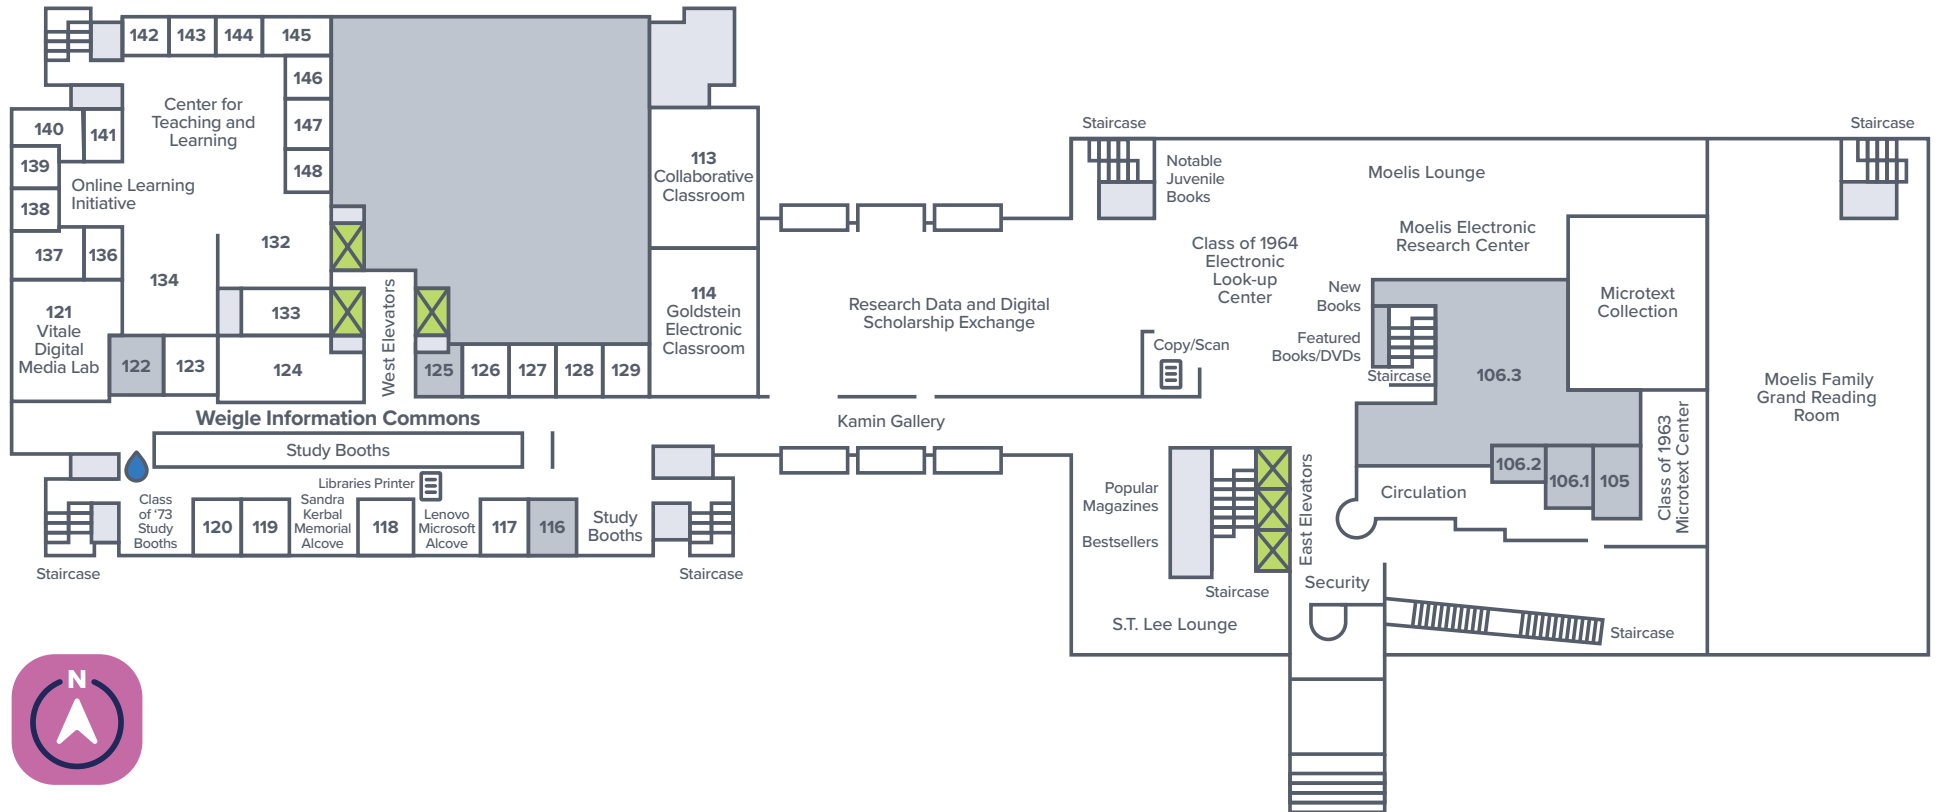

G101.1 Stovall/Dickey Group Study Room

G101.8 Class of 1963 Group Study Suite

G101.2 Brownlee Group Study Suite

G101.9 Class of 1963 Group Study Suite

G101.3 Brownlee Group Study Suite

G101.10 Class of 1963 Group Study Suite

G101.7 Class of 1963 Group Study Suite

G101.11 Butler Assistive Technology Room

Van Pelt-Dietrich Library Center

3420 Walnut Street, Philadelphia, PA 19104

First Floor

Key

	Elevators		Staff Area
	Restrooms		Water Fountains

113	Collaborative Classroom	123	Class of 1941 Group Study Room
114	Goldstein Electronic Classroom	124	Class of 1968 Seminar Room
117	WIC Group Study Rooms	126	WIC Video Recording Rooms
118	WIC Group Study Rooms	127	WIC Video Recording Rooms
119	WIC Group Study Rooms	128	WIC Video Recording Rooms
120	WIC Group Study Rooms	129	WIC Video Recording Rooms
121	Vitale Digital Media Lab		

Van Pelt-Dietrich Library Center

3420 Walnut Street, Philadelphia, PA 19104

Second Floor

Key

	Elevators		Staff Area
	Restrooms		Water Fountains

223	Meyerson Conference Center	248	Class of 1955 Consultation Room
241	Class of 1955 Conference Room	251	Vitale Group Study
242	Lippincott Library Seminar Room	252	Class of 1941 Group Study Room
244	Yablon Financial Resources Lab	254	Class of 1953 Group Study Suite
247	Glossberg Seminar Room	255	Class of 1953 Group Study Suite