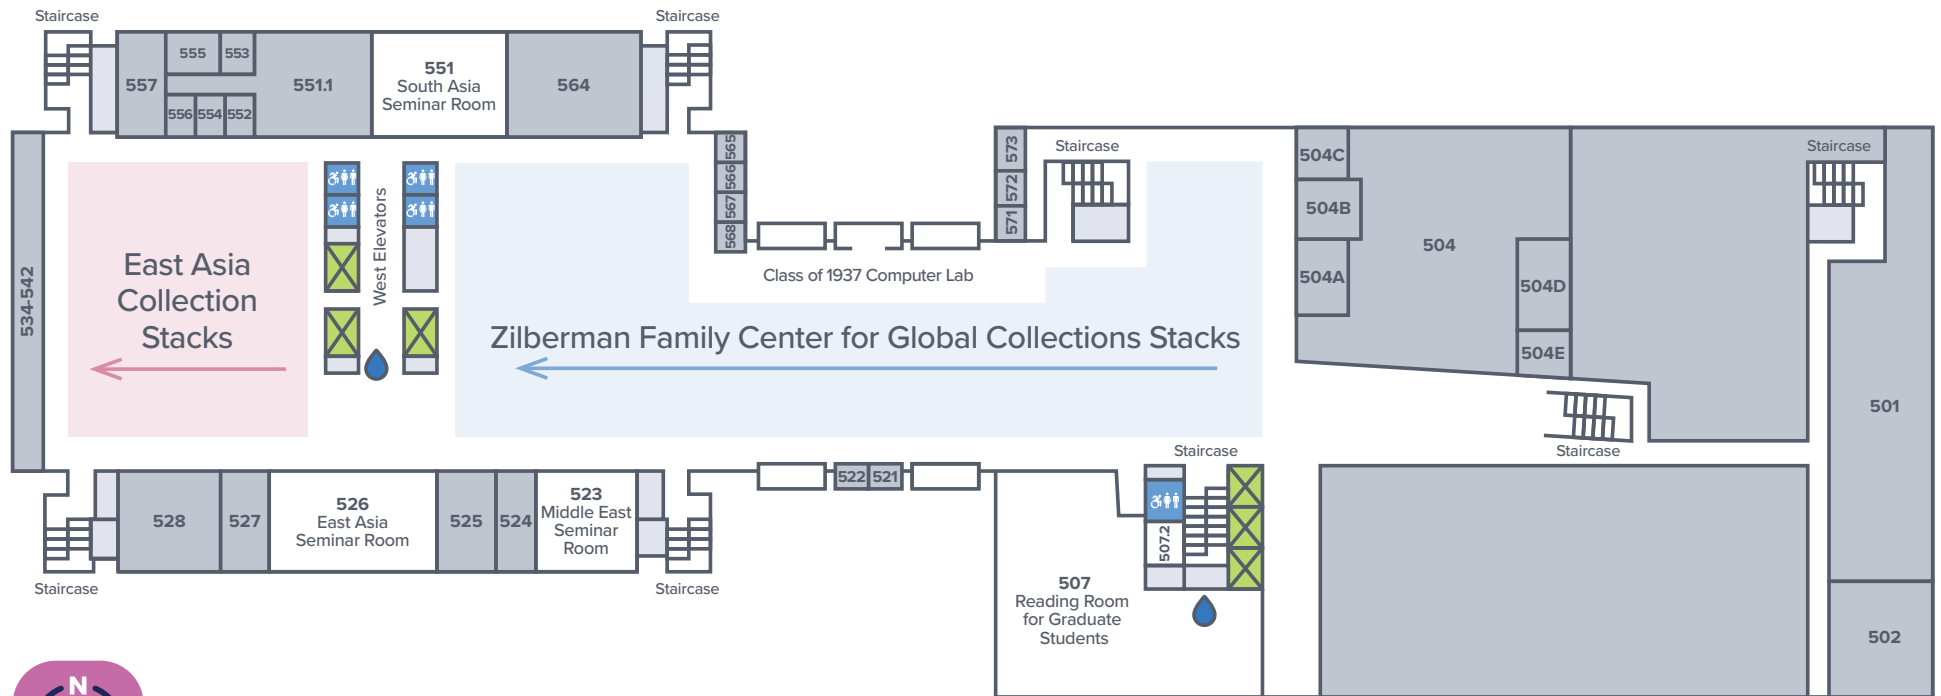

Van Pelt-Dietrich Library Center

3420 Walnut Street, Philadelphia, PA 19104

Fifth Floor

Key

	Elevators		Staff Area
	Restrooms		Water Fountains

501 Special Collections Processing

502 Exhibits Office

504 Steven Miller Conservation Laboratory

507 Reading Room for Graduate Students

507.2 Lactation Room

523 Middle Eastern Studies Seminar Room

526 Candice and Robert Willoughby East Asian Studies Seminar Room

551 Govindaraju / Chandrasekhara South Asia Studies Seminar Room