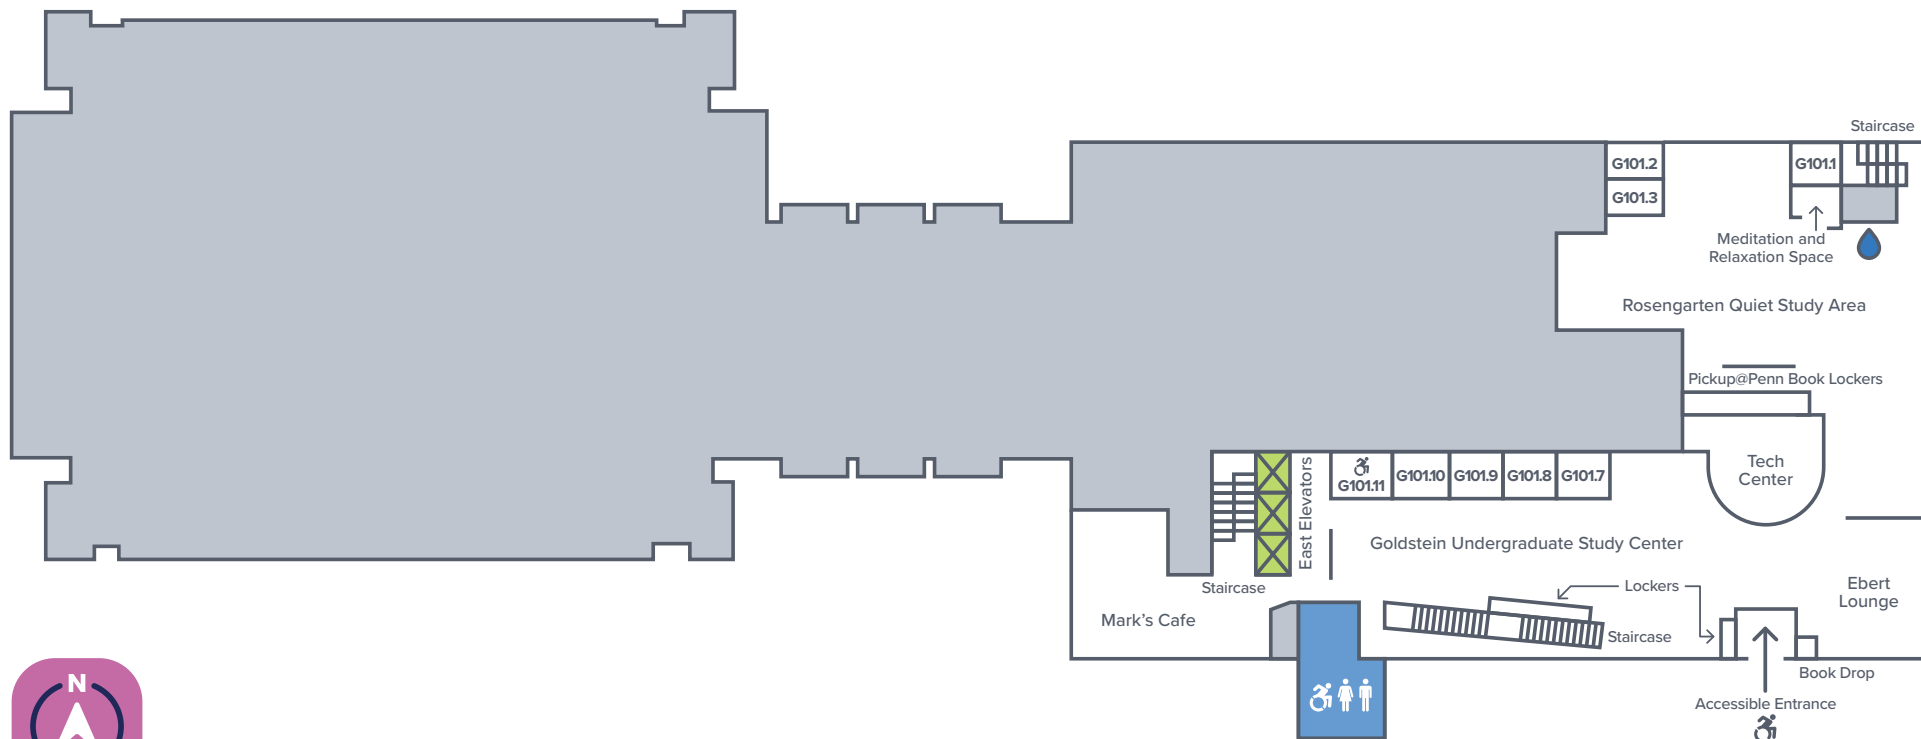

Van Pelt-Dietrich Library Center

3420 Walnut Street, Philadelphia, PA 19104

Ground Floor

Key

Elevators

Staff Area

Restrooms

Water Fountains

G101.7 Class of 1963 Group Study Suite

G101.11 Butler Assistive Technology Room

Van Pelt-Dietrich Library Center

3420 Walnut Street, Philadelphia, PA 19104

First Floor

Key

	Elevators		Staff Area
	Restrooms		Water Fountains

Van Pelt-Dietrich Library Center

3420 Walnut Street, Philadelphia, PA 19104

Third Floor

Key

Elevators

Staff Area

Restrooms

Water Fountains

Van Pelt-Dietrich Library Center

3420 Walnut Street, Philadelphia, PA 19104

Sixth Floor

Key

Elevators

Staff Area

Restrooms

Water Fountains