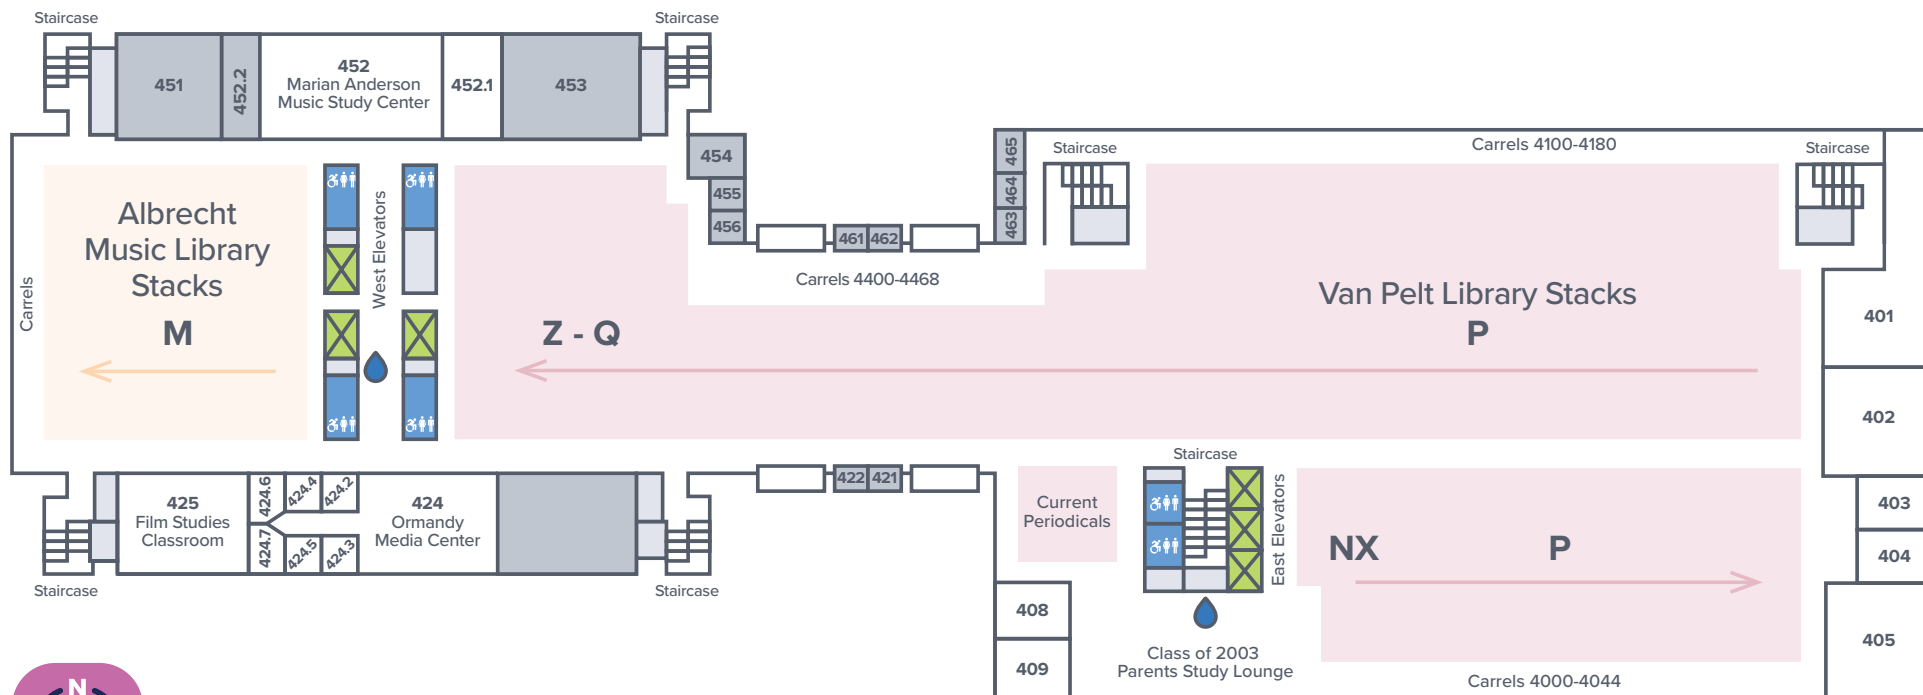

Fourth Floor

Key

Elevators

Staff Area

Restrooms

Water Fountains

401	Weigle JANES Resource Room	424.2	Glossberg Recording Room
402	Weigle Teaching Seminar Room	424.3	Small Group Film Viewing Rooms
403	Weigle Group Study Suite	424.4	Small Group Film Viewing Rooms
404	Weigle Group Study Suite	424.5	Small Group Film Viewing Rooms
405	Weigle Medieval Studies Resource Room	424.6	Recording Room
408	Class of 2003 Parents Group Study Room	424.7	Small Group Film Viewing Rooms
409	Class of 1973 Group Study Room	425	Film Studies Classroom
424	Eugene Ormandy Music and Media Center Class of 1958 Audio Lab	452	Marian Anderson Music Study Center
		452.1	Bodek Seminar Room

507 Reading Room for Graduate Students

507.2 Lactation Room

523 Middle Eastern Studies Seminar Room

526 Candice and Robert Willoughby East Asian Studies Seminar Room

551 Govindaraju / Chandrasekhara South Asia Studies Seminar Room