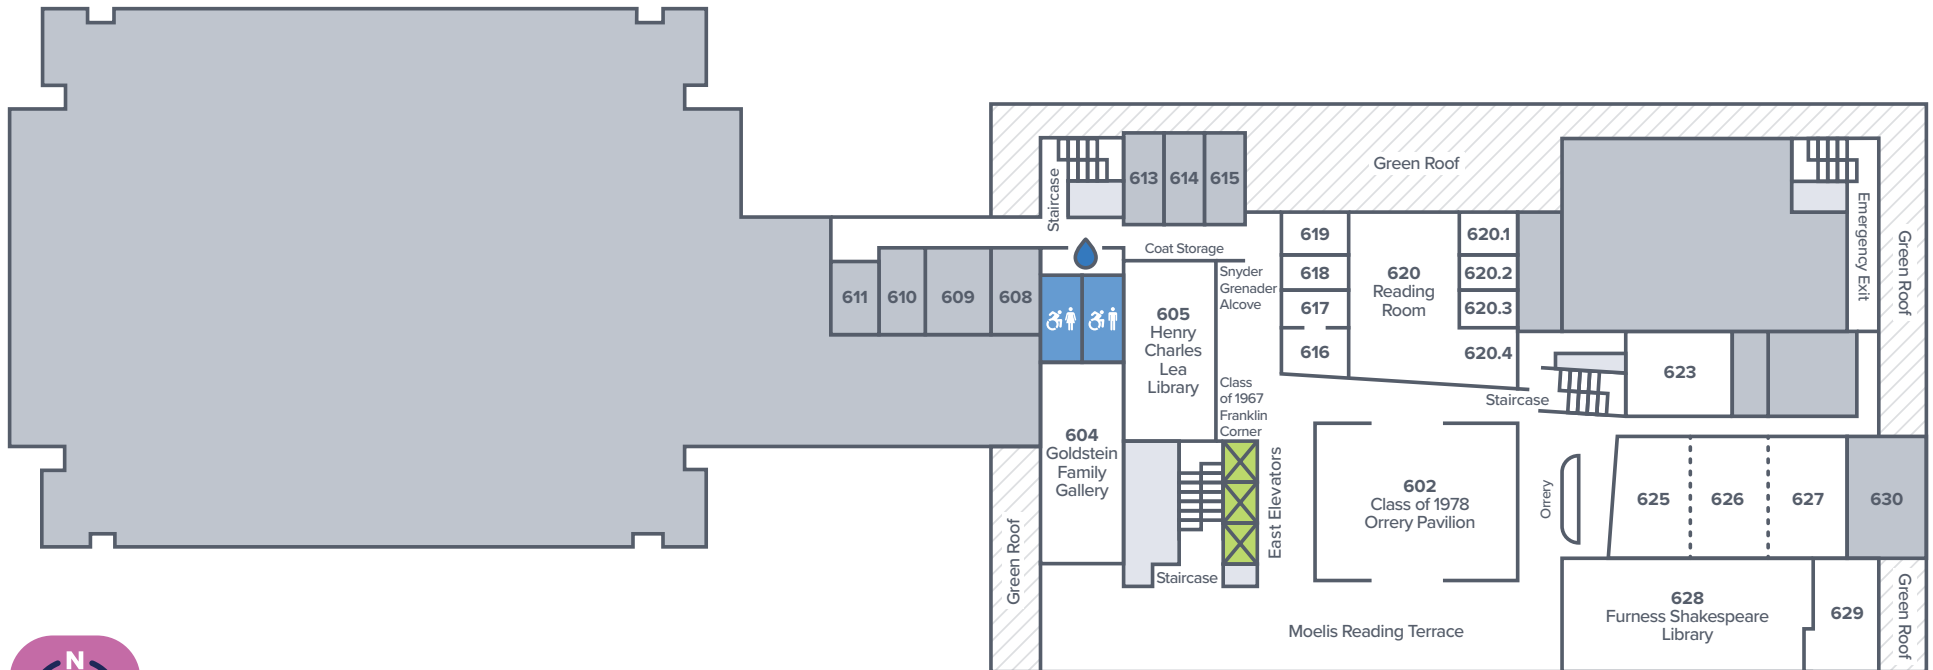

507 Reading Room for Graduate Students

507.2 Lactation Room

523 Middle Eastern Studies Seminar Room

526 Candice and Robert Willoughby East Asian Studies Seminar Room

551 Govindaraju / Chandrasekhara South Asia Studies Seminar Room

604	Goldstein Family Gallery	620.3	Goldman Study
605	Henry Charles Lea Library	620.4	Class of 1978 Scholar's Alcove
616	Hikawa/Windreich Family Reception/Consultation	623	Vitale SC Digital Media Lab
618	Class of 1982 Curator's Office	625	Seminar Room 1
619	Hoesley Book Holding Room	626	Seminar Room 2
620	Reading Room	627	Adler/Lachs Family Seminar Room
620.1	Polan Family Study	628	Furness Shakespeare Library
620.2	2010 Parents Study	629	Cusack Family Seminar Room