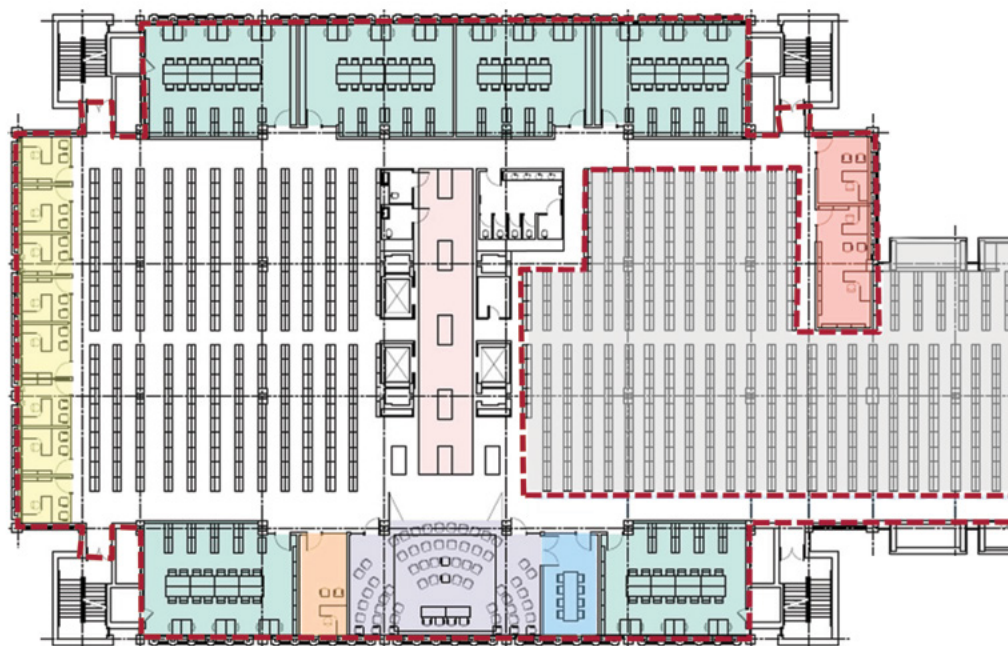

Center for Global Collections Fund the Center's planning and construction and support future infrastructure upgrades	<i>Please Inquire</i>
Event Space Locus for dynamic programming, such as lectures, readings, and receptions	<i>Gift Committed</i>
Exhibition Space Adaptable venue to showcase objects from our global collections	<i>Gift Committed</i>
Director's Office Office for the Center's Director, who shapes strategic vision and oversees team of librarians	$750,000
Conference Room Communal space for engaging with collections in a collaborative setting	<i>Gift Committed</i>
Seminar Rooms (x6) Home base for classes, outfitted with reference materials and cutting-edge technology	$500,000 each <i>Gift Committed (5/6)</i>
Librarian Office (x8) Centrally located offices that make expert staff accessible to students and faculty	$300,000 each
Touchdown Office (x2) Flexible space for library staff and visiting scholars to work with collections	$250,000 each
A central Donor Wall will recognize general support of the project at the $25,000, $50,000, and $100,000 levels.	
Interested in supporting the Center's librarians and collections? We can craft custom packages that bundle support for a librarian's work, their office, and relevant collections acquisitions. Please contact Sam Duplessis, Director of Advancement, sd1@upenn.edu for information.	

5th floor of Van Pelt-Dietrich Library Center
Walnut Street

Steven Miller
Conservation
Laboratory

College Green